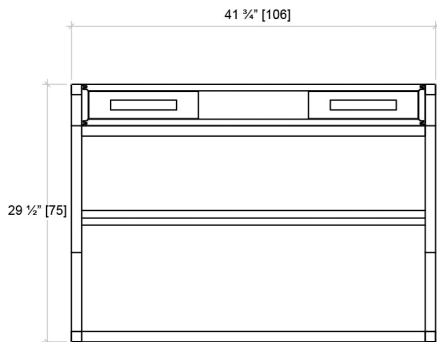

lābrica

Levita Desk

Design & Manufacture by LABRICA

DESCRIPTION

The concept that inspired the levita desk is to make it appear that it is levitating. The drawers are delicately supported by a structure inspired by geometric traditional patterns found in indigenous guatemalan textiles.

SPECIFICATIONS

Dimensions:

19.625" L x 19.625" W x 56.125" H

MATERIALS:

Top

Matiliguate
(Tabebuia Rosea)

Conacaste
Black Stain

Conacaste
(Enterolobium
Cyclocarpum)