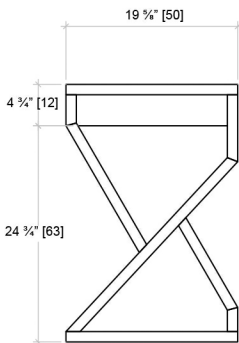

lābrica

Levita Desk

Design & Manufacture by LABRICA

DESCRIPTION

The concept that inspired the levita desk is to make it appear that it is levitating. The drawers are delicately supported by a structure inspired by geometric traditional patterns found in indigenous guatemalan textiles.

SPECIFICATIONS

Dimensions:

19.625" L x 19.625" W x 56.125" H

MATERIALS:

Top

Matiliguate
(Tabebuia Rosea)

Conacaste
Black Stain

Conacaste
(Enterolobium
Cyclocarpum)